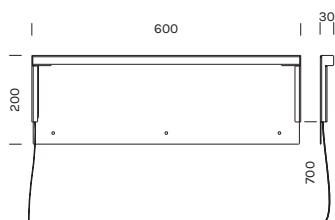

OUTDOOR - FLOOR

**STEP LINE**

- acciaio inox 304

- stainless steel 304

**8415** W 3000K**Power** 7.9W**Nominal lumen** 951.5lm**CRI** >90**Supply** 24Vdc

Item	Temperature	Finish
<b>8415</b>	<b>W</b>	-NR  -RU 

**Driver 24Vdc in tensione in remoto**

Remote constant voltage drivers 24Vdc

Item	items powerable	Power	IP	Dimensions	Dimming
<b>1A0143</b>	1	14W	IP67	85x39x19	ON-OFF
<b>1A3004</b>	1-3	40W	IP67	148x40x30	ON-OFF
<b>1A3005</b>	1-8	100W	IP67	190x52x33	ON-OFF
<b>1A2386</b>	1-10	120W	IP67	191x63x37,5	DALI
<b>1A2387</b>	1-20	200W	IP67	195x68x39,5	DALI   PUSH